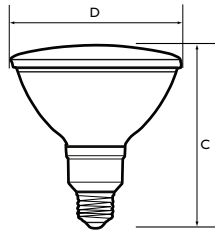

Floodlight PAR38 and PAR38 Colour

Made from hard pressed glass, making them suitable for indoor and outdoor applications.

Spot versions have a stippled front reflector producing a narrow homogenous beam.

Flood versions have a front refractor composed of prismatic elements, and are available in a coloured option.

Product ID	Overall Length C max.	Diameter D max.
80W E27	137	122.5
120W E27	137	121
80W E27 Colour	137	122.5
80W E27 Anti Mosquito	137	121

Dimensions in mm

FLOODLIGHT PAR38

Shortcode	Wattage (W)	Cap Base	Voltage	Bulb Shape	Beam Angle °	Luminous Intensity (cd)	Average Lifetime (hrs)	Carton Qty
PAR38FL80WES	80	E27	240V	PAR38	30	1800	2000	6
PAR38FL120WES	120	E27	240V	PAR38	30	3100	2000	6